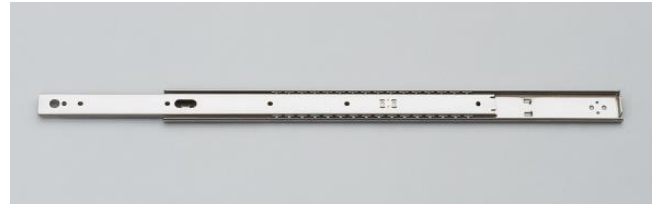

GESR13 3/4 Extension Stainless Steel Slide

Max load 49kg · Holds closed

Features

- 3/4 extension (2 members)
- Drawer can be held in fully closed position

No.	Part Name	Material	Finish
①	Outer Member	Stainless Steel (SUS304)	Plain
②	Inner Member		
③	Retainer		
④	Balls		

Sold in pieces

Part No.	Slide Length	Travel Length	A	B	C	D	E	F	G	Load Capacity (per pair)	
GESR13-12	304.8	228.6	-	177.8	258	-	149.2	260.3	273	481 N	49 kg
GESR13-14	355.6	279.4	-	228.6	308.8	-	200	311.1	323.8	461 N	47 kg
GESR13-16	406.4	304.8	-	254	359.6	-	250.8	361.9	374.6	422 N	43 kg
GESR13-18	457.2	330.2	203.2	279.4	410.4	212.7	301.6	412.7	425.4	402 N	41 kg
GESR13-20	508	381	228.6	330.2	461.2	238.1	352.4	463.5	476.2	363 N	37 kg
GESR13-22	558.8	406.4	-	355.6	512	263.5	403.2	514.3	527	333 N	34 kg
GESR13-24	609.6	431.8	254	381	562.8	288.9	454	565.1	577.8	294 N	30 kg
GESR13-26	660.4	482.6	-	431.8	613.6	314.3	504.8	615.9	628.6	265 N	27 kg
GESR13-28	711.2	508	279.4	457.2	664.4	339.7	555.6	666.7	679.4	245 N	25 kg