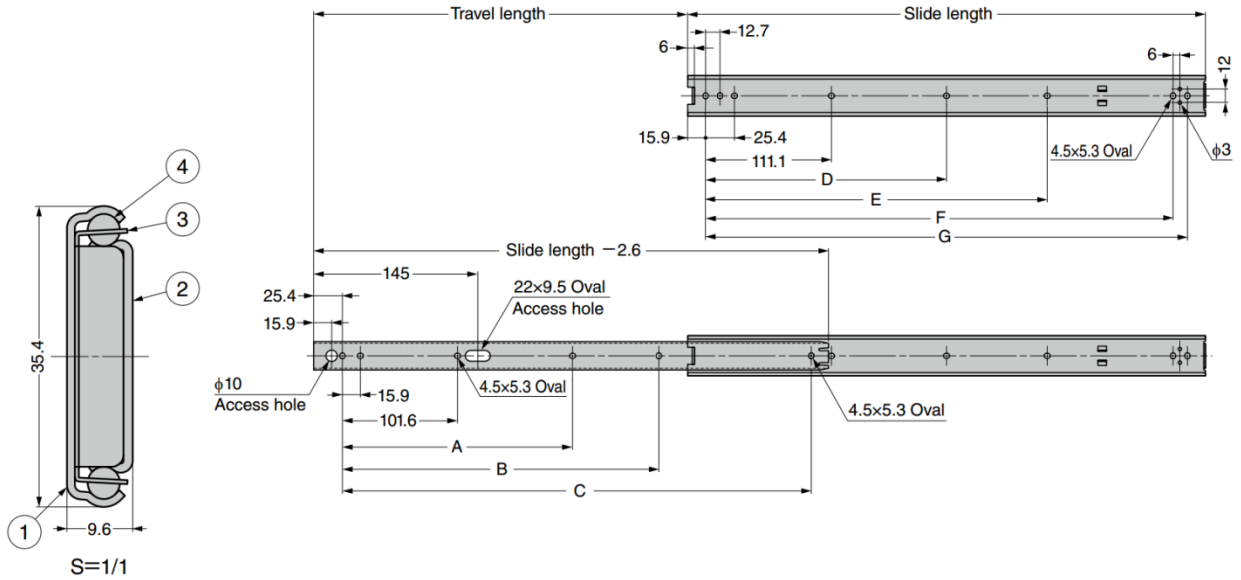

GESR13 3/4 Extension Stainless Steel Slide

Max load 49kg · Holds closed

Features

- 3/4 extension (2 members)
- Drawer can be held in fully closed position

No.	Part Name	Material	Finish
①	Outer Member	Stainless Steel (SUS304)	Plain
②	Inner Member		
③	Retainer		
④	Balls		

Sold in pieces

Part No.	Slide Length	Travel Length	A	B	C	D	E	F	G	Load Capacity (per pair)	
GESR13-12	304.8	228.6	-	177.8	258	-	149.2	260.3	273	481 N	49 kg
GESR13-14	355.6	279.4	-	228.6	308.8	-	200	311.1	323.8	461 N	47 kg
GESR13-16	406.4	304.8	-	254	359.6	-	250.8	361.9	374.6	422 N	43 kg
GESR13-18	457.2	330.2	203.2	279.4	410.4	212.7	301.6	412.7	425.4	402 N	41 kg
GESR13-20	508	381	228.6	330.2	461.2	238.1	352.4	463.5	476.2	363 N	37 kg
GESR13-22	558.8	406.4	-	355.6	512	263.5	403.2	514.3	527	333 N	34 kg
GESR13-24	609.6	431.8	254	381	562.8	288.9	454	565.1	577.8	294 N	30 kg
GESR13-26	660.4	482.6	-	431.8	613.6	314.3	504.8	615.9	628.6	265 N	27 kg
GESR13-28	711.2	508	279.4	457.2	664.4	339.7	555.6	666.7	679.4	245 N	25 kg